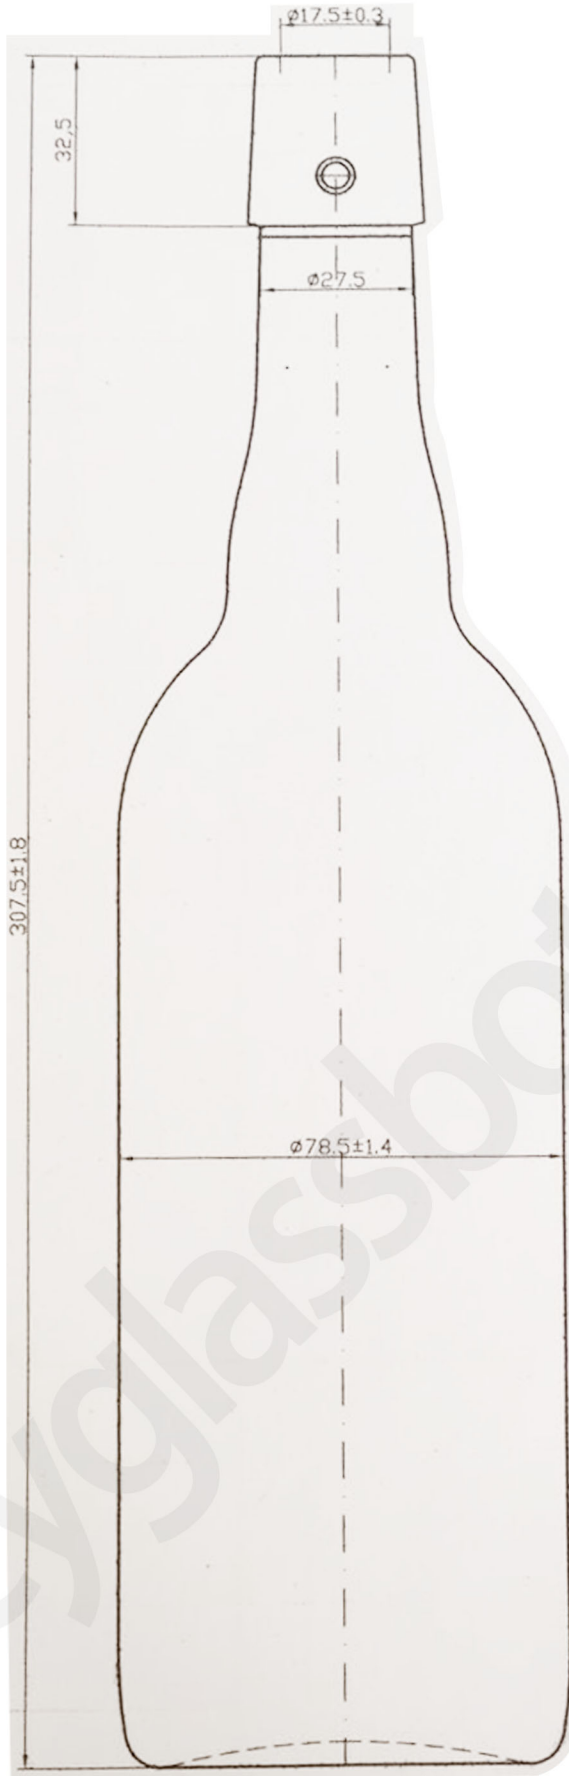

ZIBO CREATIVE

ZIBO CREATIVE INTERNATIONAL TRADE CO.LTD.

Name: CY701
Style: Beer
Capacity: 750ml
Finish: Standard swing
Color: Brown
Height: 307.5mm
Diameter: 78.6mm
Weight: 555g

cyglassbottle.com

NEED ANY GLASS BOTTLE PLEASE CONTACT US , WELCOME TO REQUEST QUOTES AND SAMLIES