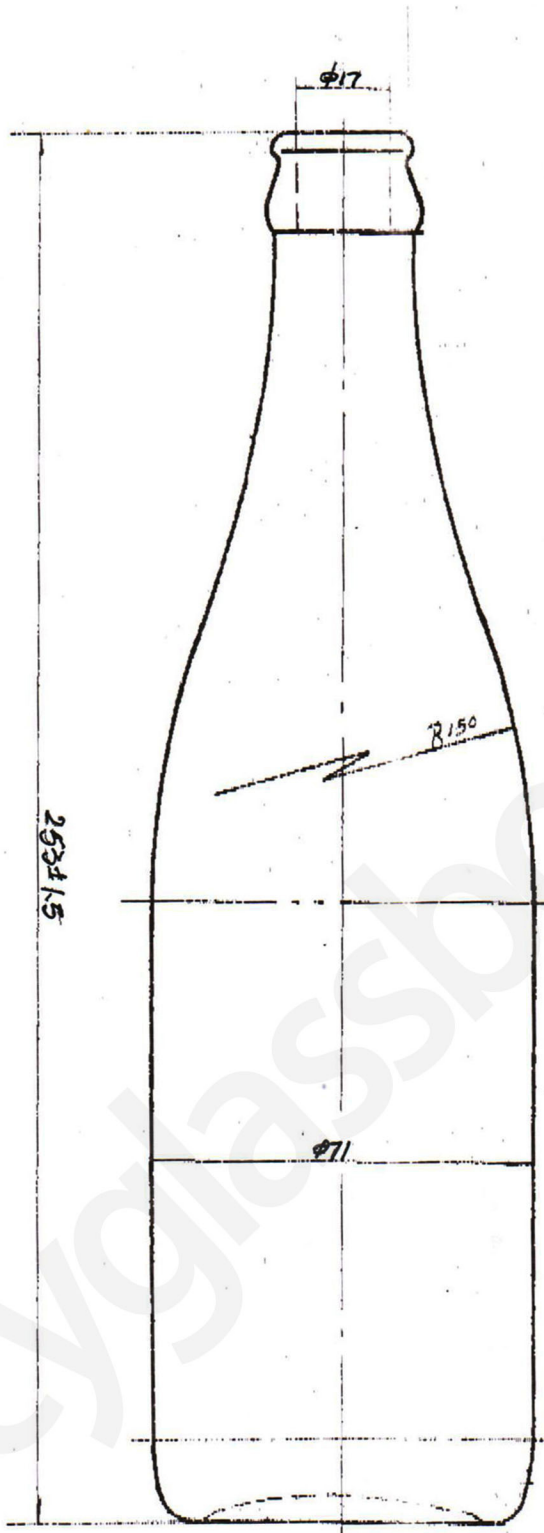

**ZIBO CREATIVE**

ZIBO CREATIVE INTERNATIONAL TRADE CO.LTD.

Name: CY503  
Style: beer  
Capacity: 500ml  
Finish: Standard crown  
Color: Brown  
Height: 253mm  
Diameter: 71mm  
Weight: 385g

[cyglassbottle.com](http://cyglassbottle.com)