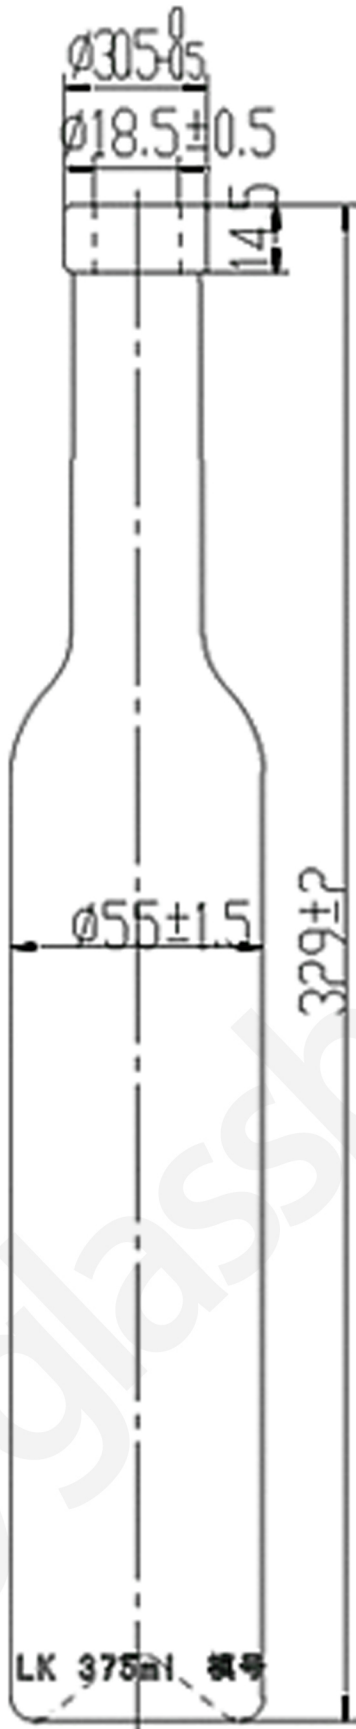

ZIBO CREATIVE

ZIBO CREATIVE INTERNATIONAL TRADE CO.LTD.

Name: 4315C
Style: Ice wine
Capacity: 375ml
Finish: Standard cork
Color: Antique green
Flint
Height: 329mm
Diameter: 55mm
Weight: 500g

cyglassbottle.com