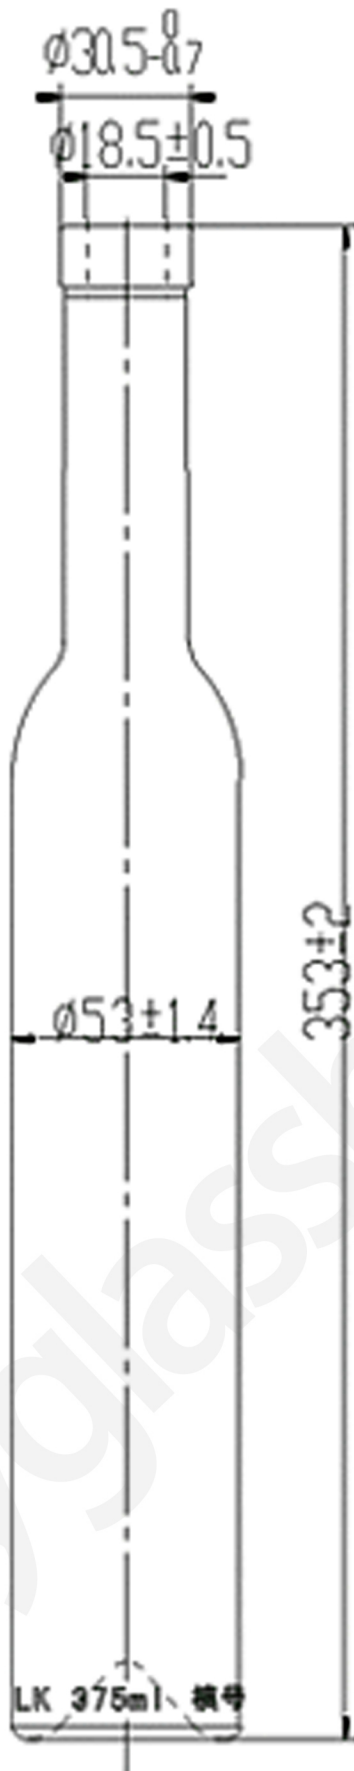

ZIBO CREATIVE
ZIBO CREATIVE INTERNATIONAL TRADE CO.LTD.

Name: 4314C
Style: Ice wine
Capacity: 375ml
Finish: Standard cork
Color: Antique green
Flint
Height: 353mm
Diameter: 53mm
Weight: 520g

cyglassbottle.com