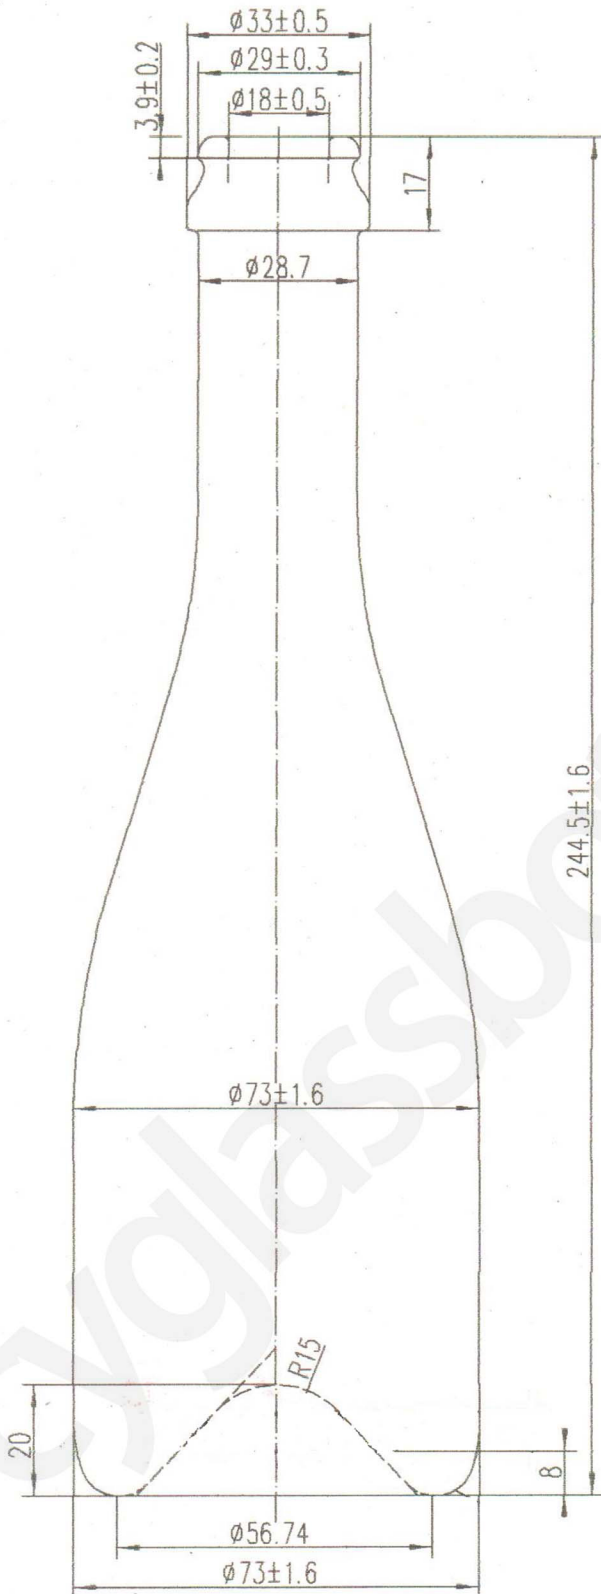

ZIBO CREATIVE

ZIBO CREATIVE INTERNATIONAL TRADE CO.LTD.

Name: 3313P
Style: Champagne
Capacity: 375ml
Finish: Standard cork
Color: Antique green
Height: 244.5mm
Diameter: 73mm
Weight: 400g

cyglassbottle.com