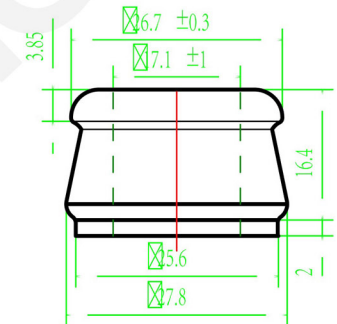

ZIBO CREATIVE

ZIBO CREATIVE INTERNATIONAL TRADE CO.LTD.

Name: CY313
Style: beer
Capacity: 330ml
Finish: Standard crown
Color: Emerald green
Height: 229mm
Diameter: 61.4mm
Weight: 270g

cyglassbottle.com

NEED ANY GLASS BOTTLE PLEASE CONTACT US , WELCOME TO REQUEST QUOTES AND SAMLIES