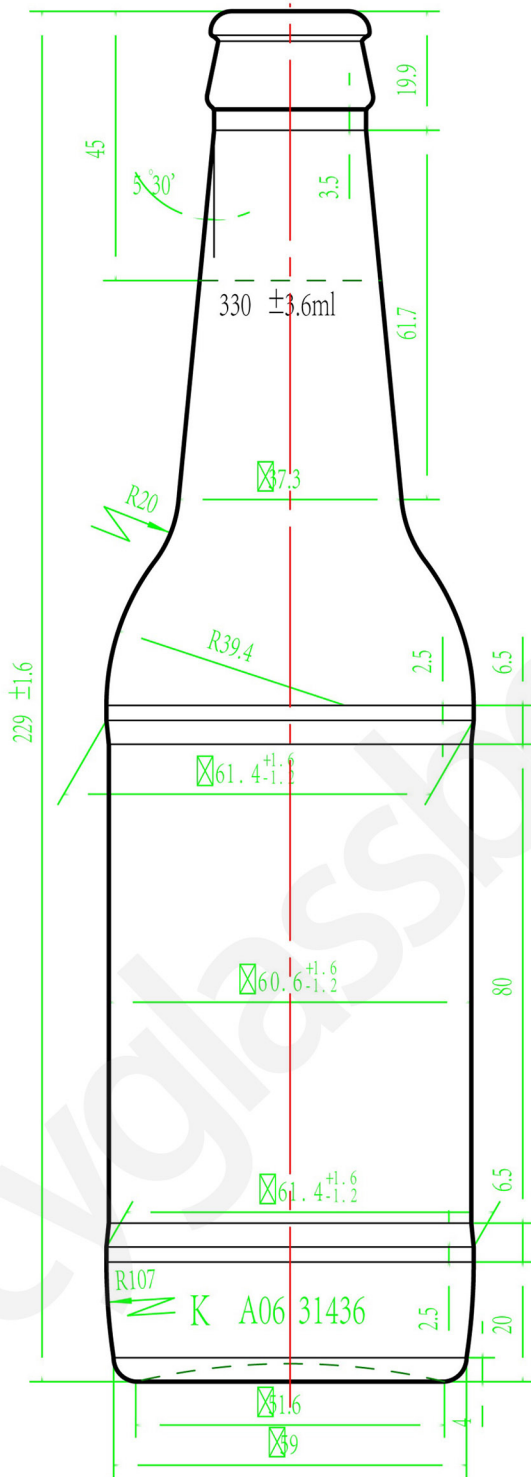

ZIBO CREATIVE

ZIBO CREATIVE INTERNATIONAL TRADE CO.LTD.

Name: CY313
Style: beer
Capacity: 330ml
Finish: Standard crown
Color: Emerald green
Height: 229mm
Diameter: 61.4mm
Weight: 270g

cyglassbottle.com

NEED ANY GLASS BOTTLE PLEASE CONTACT US , WELCOME TO REQUEST QUOTES AND SAMLIES