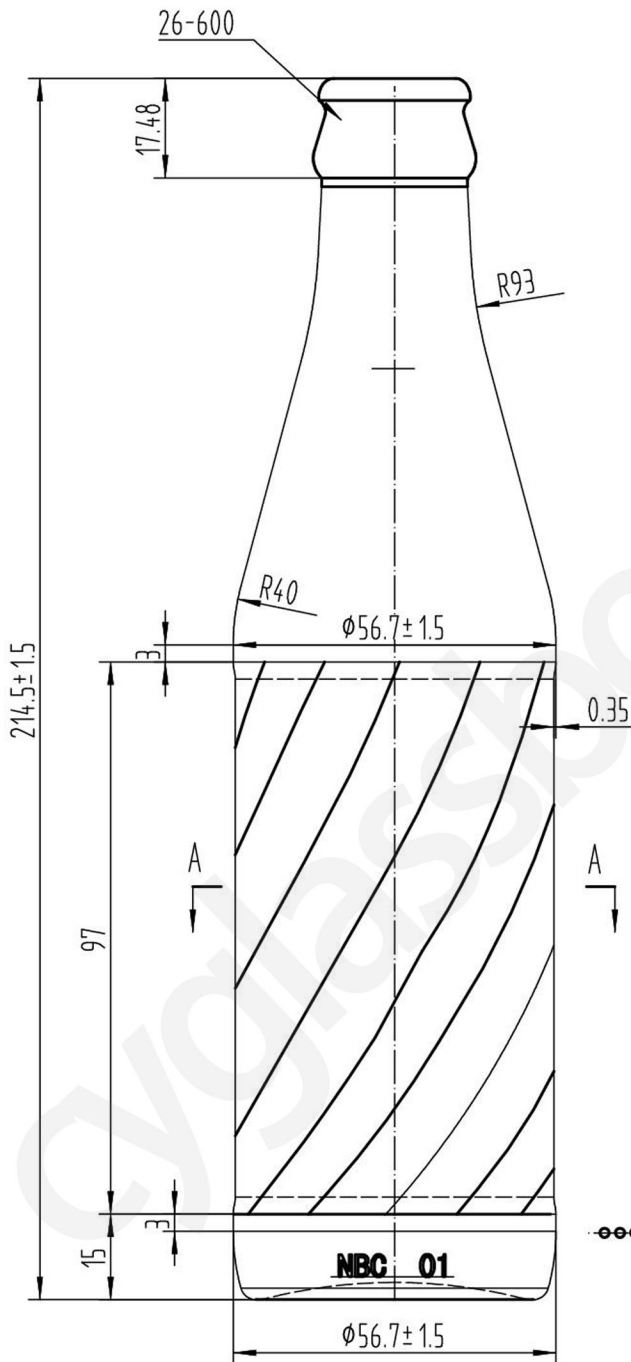

ZIBO CREATIVE

ZIBO CREATIVE INTERNATIONAL TRADE CO.LTD.

Name: CY826
 Style: Beverage
 Capacity: 250ml
 Finish: Standard Crown
 Color: Flint
 Height: 214.5mm
 Diameter: 56.7mm
 Weight: 310g

cyglassbottle.com