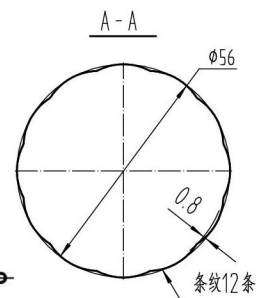

ZIBO CREATIVE

ZIBO CREATIVE INTERNATIONAL TRADE CO.LTD.

Name: CY826
 Style: Beverage
 Capacity: 250ml
 Finish: Standard Crown
 Color: Flint
 Height: 214.5mm
 Diameter: 56.7mm
 Weight: 310g

cyglassbottle.com