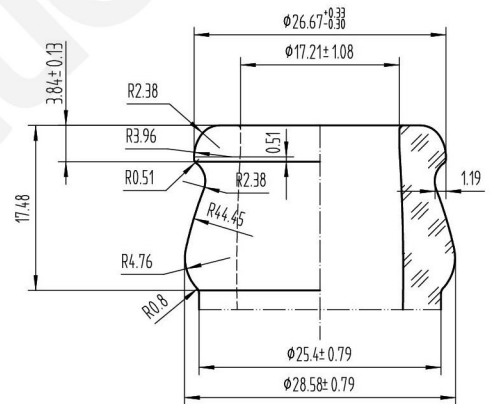

ZIBO CREATIVE

ZIBO CREATIVE INTERNATIONAL TRADE CO.LTD.

Name: CY826
 Style: Beverage
 Capacity: 250ml
 Finish: Standard Crown
 Color: Flint
 Height: 214.5mm
 Diameter: 56.7mm
 Weight: 310g

cyglassbottle.com