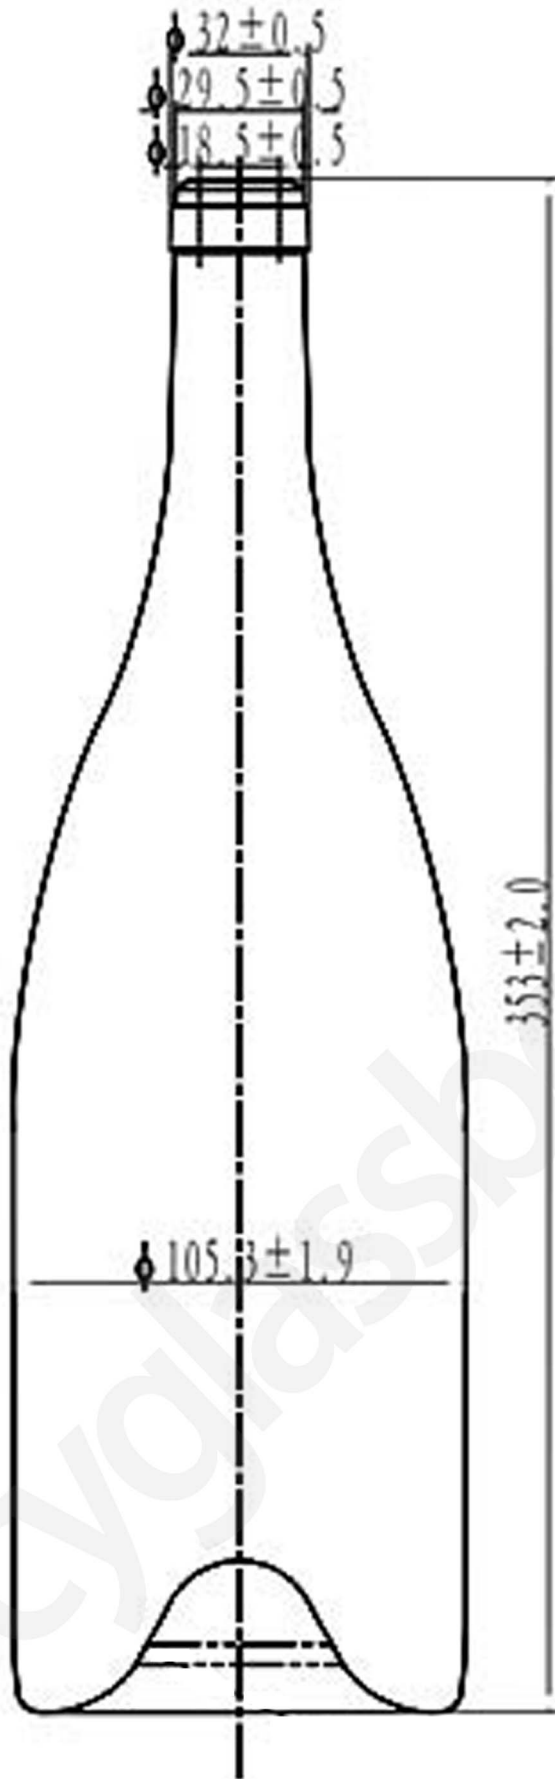

ZIBO CREATIVE

ZIBO CREATIVE INTERNATIONAL TRADE CO.LTD.

Name: 5938K
Style: Rhine
Capacity: 1500ml
Finish: Standard cork
Color: Antique green
Height: 353mm
Diameter: 105.3mm
Weight: 900g

cyglassbottle.com